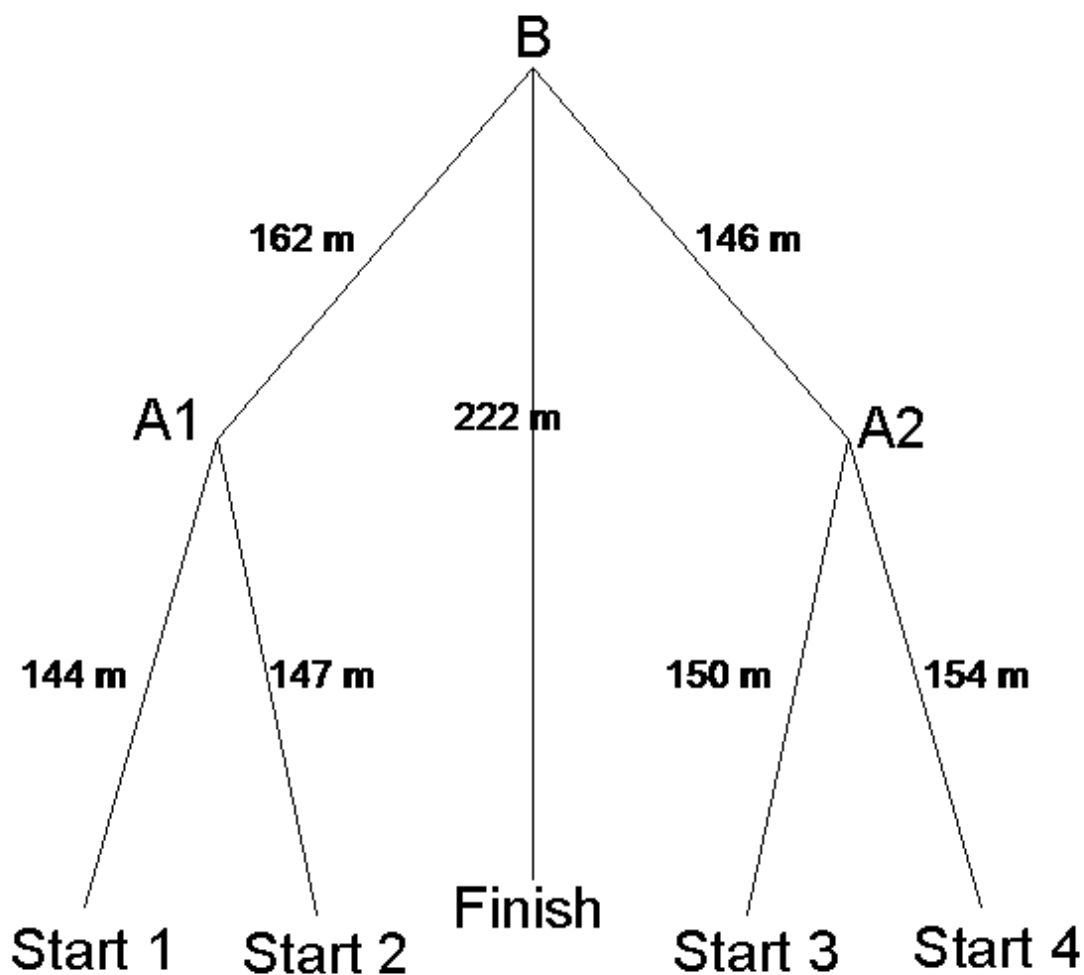

DIAGRAMS OF COURSES

TEAM EVENT A