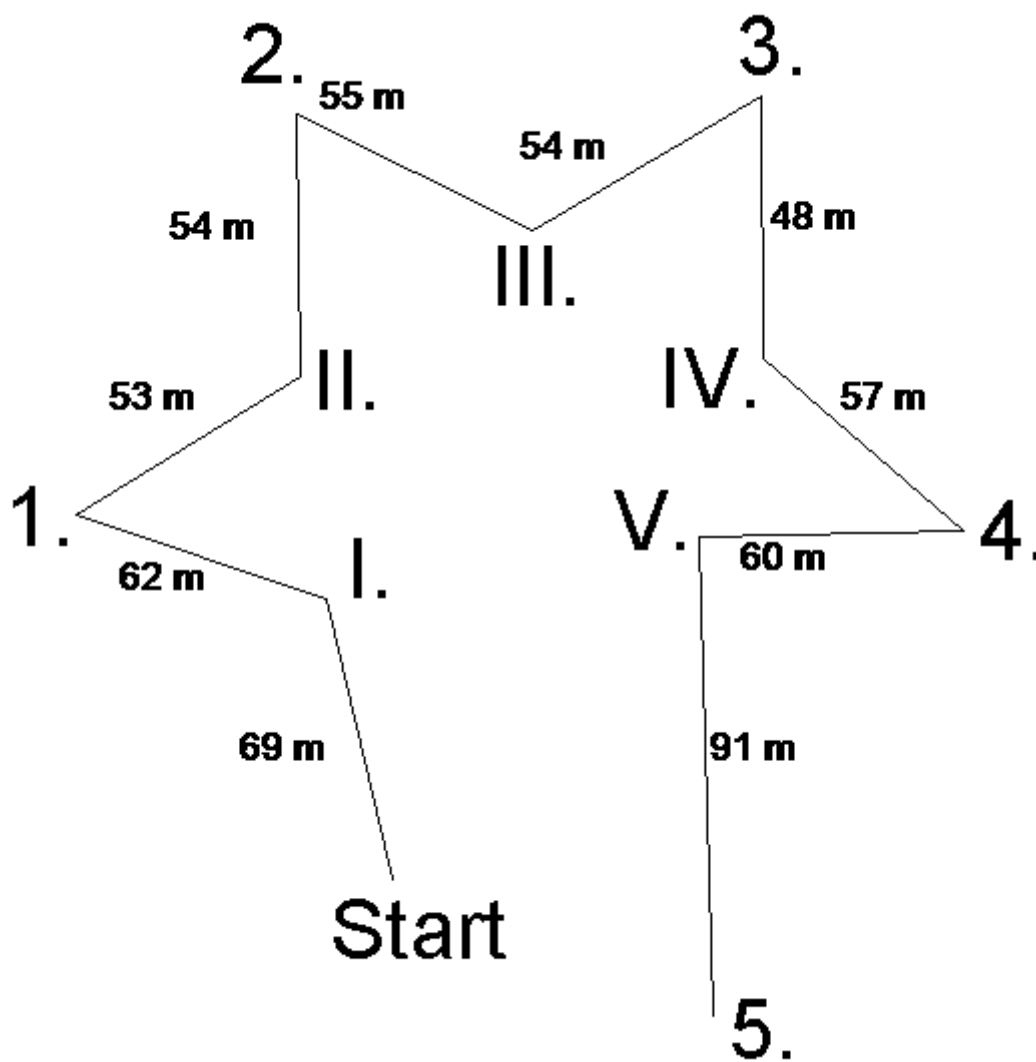

STAR COMPETITION